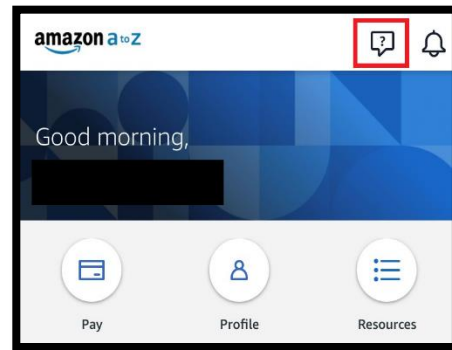

AtoZ App Instructions

1. In AtoZ, click on the “?” icon at the top of the app.
2. This will open a new window and take you to MyHR within the app.

Desktop Instructions

1. While on the Amazon network, navigate to <https://atoz.amazon.work/myhr>.