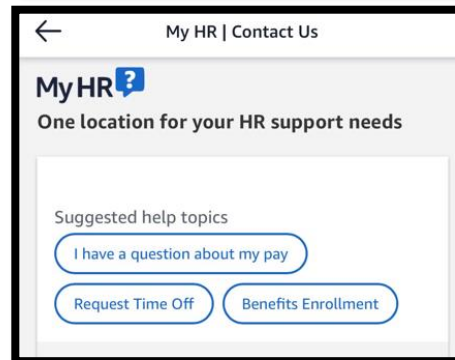

AtoZ App Instructions

1. In AtoZ, click on the “?” icon at the top of the app.
2. This will open a new window and take you to MyHR within the app.

Desktop Instructions

1. While on the Amazon network, navigate to <https://atoz.amazon.work/myhr>.